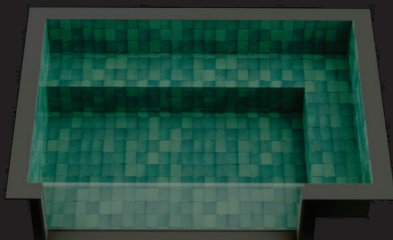

COLEÇÃO SPAS

Infinity Compact

- C 1,80m x L 1,50m x P 0,90m

Infinity SPA

- C 2,00m x L 2,00m x P 0,90m
- C 2,50m x L 2,50m x P 0,90m

Infinity Vision

- C 2,70m x L 1,90m x P 0,90m

Infinity Crystal

- Medidas Internas
C 2,10m x L 1,35m x P 0,90m
- Medidas Externas
C 2,70m x L 1,90m x P 0,90m

COLEÇÃO PISCINAS

Infinity Diamond

Infinity Platinum

Infinity Royal

- C 4,00m x L 2,00m x P 1,40m
- C 5,00m x L 2,40m x P 1,40m
- C 6,00m x L 2,80m x P 1,40m
- C 7,00m x L 3,00m x P 1,40m
- C 8,00m x L 3,50m x P 1,40m

Infinity Prainha

- C 2,00m x L 2,00m x P 0,40m
- C 2,40m x L 2,40m x P 0,40m
- C 2,80m x L 2,80m x P 0,40m
- C 3,00m x L 3,00m x P 0,40m
- C 3,50m x L 3,50m x P 0,40m

PROJETOS PERSONALIZADOS

Transforme seu sonho em realidade