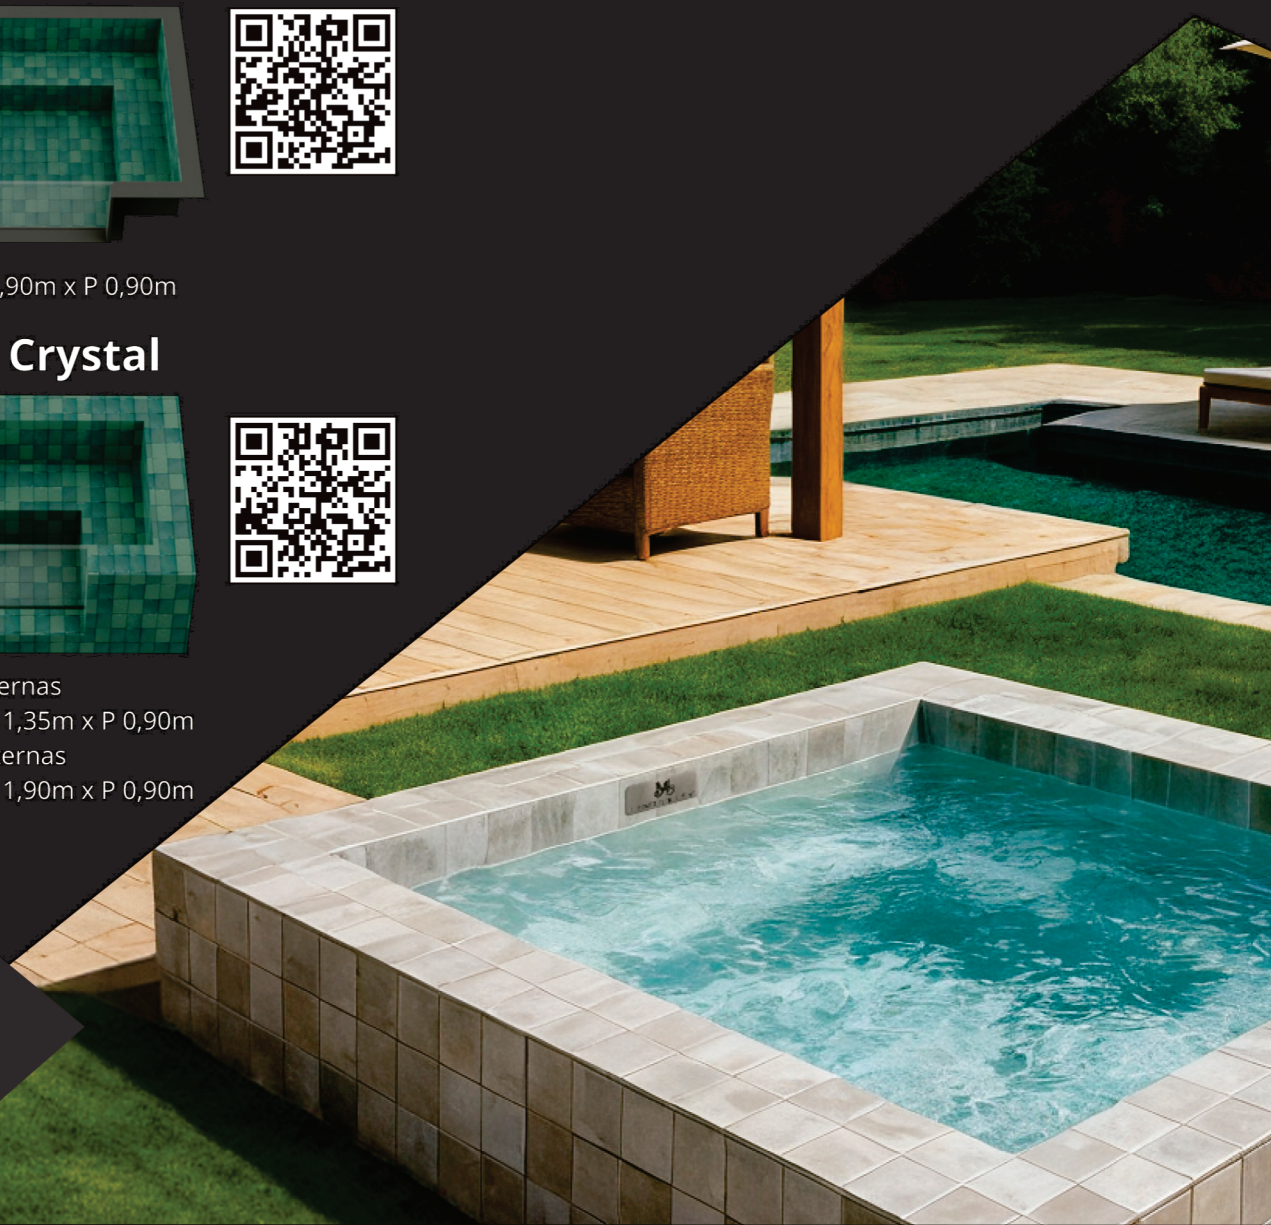

COLEÇÃO SPAS

Infinity Compact

- C 1,80m x L 1,50m x P 0,90m

Infinity SPA

- C 2,00m x L 2,00m x P 0,90m
- C 2,50m x L 2,50m x P 0,90m

Infinity Vision

- C 2,70m x L 1,90m x P 0,90m

Infinity Crystal

- Medidas Internas
C 2,10m x L 1,35m x P 0,90m
- Medidas Externas
C 2,70m x L 1,90m x P 0,90m

COLEÇÃO PISCINAS

Infinity Diamond

Infinity Platinum

Infinity Royal

- C 4,00m x L 2,00m x P 1,40m
- C 5,00m x L 2,40m x P 1,40m
- C 6,00m x L 2,80m x P 1,40m
- C 7,00m x L 3,00m x P 1,40m
- C 8,00m x L 3,50m x P 1,40m

Infinity Prainha

- C 2,00m x L 2,00m x P 0,40m
- C 2,40m x L 2,40m x P 0,40m
- C 2,80m x L 2,80m x P 0,40m
- C 3,00m x L 3,00m x P 0,40m
- C 3,50m x L 3,50m x P 0,40m

PROJETOS PERSONALIZADOS

Transforme seu sonho em realidade